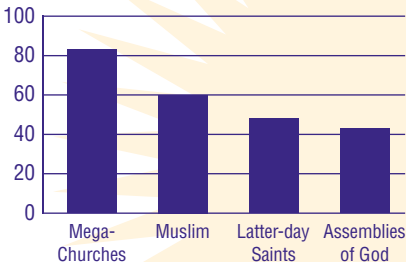

## Fast Growing Congregations

Faith groups with the largest percent of congregations reporting at least 10% gain in regularly participating adults, 1995 - 2000

FACToids are based on data collected by *Faith Communities Today*.  
More information at [www.FACT.hartsem.edu](http://www.FACT.hartsem.edu)